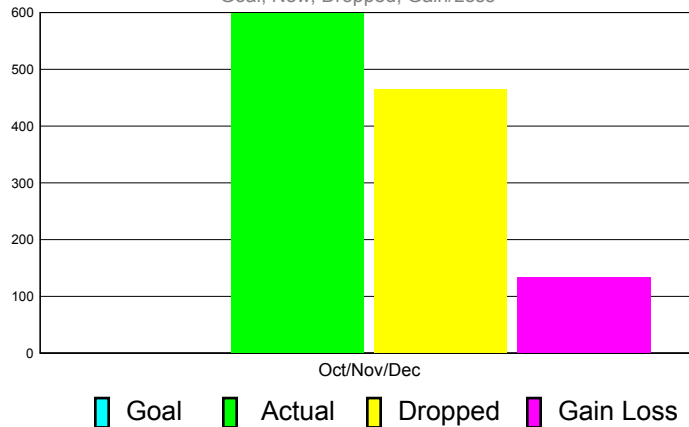

Membership Results 2011-2012

Goal, New, Dropped, Gain/Loss