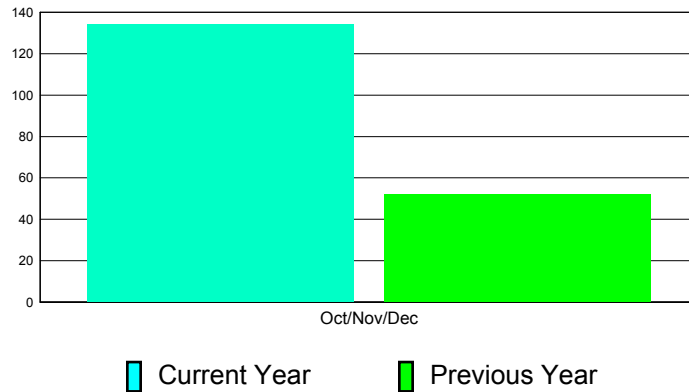

Comparison of Membership Gain/Loss

Current Year Compared to the Previous Year